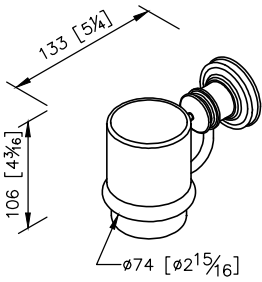

Tumbler Holder
6803-30-80CP

unit: mm[inch]

1. Brass meets JIS 3604 standard.
2. Premium metal construction for durability.
3. Justime finishes resist corrosion and tarnish.
4. Finish meets the standard of ASTM-SC2.
5. The pedestal could increase the stability for user.
6. Correctly installed product's loading is 2 kgf.
7. Glass soap dispenser.
8. Capacity: 100ml.
9. The cylinder plinth of the bathroom accessories could increase the elegance for environment.